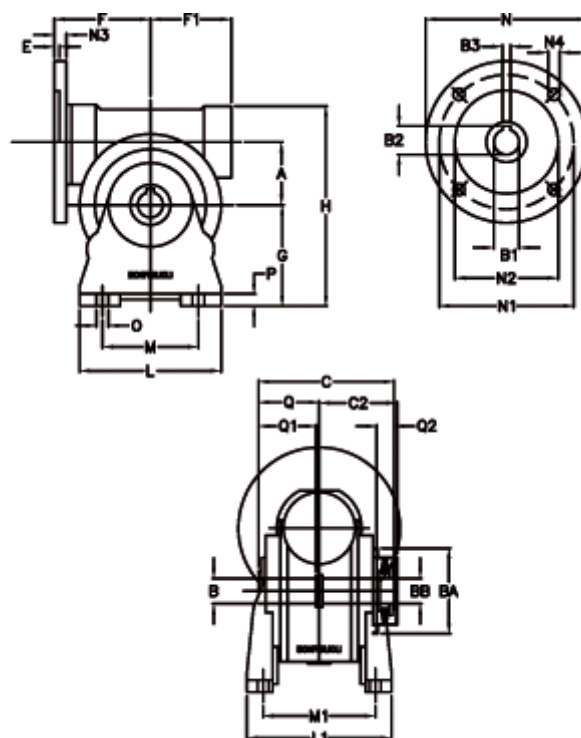

Article number: 390204906022336

Description: Worm Gear with Torque Limiter  
VF 49-L2-A-60 P63B14

## Measures

a = 49.50	C2 = 63,5	L1 = 124.0	O = 8.5
B = 25	Description = VF 49A-xx-63B14	m = 63	P = 12
B1 E7 = 11	E = 3.0	M1 = 98.5	Q = 51.0
B2 = 12.8	F = 70	N = 90	Q1 = 41
B3 H9 = 4	F1 = 63	N1 = 75	Q2 = 15
BA = 63	g = 82	N2 = 60	
BB H7 = 14	H = 162	N3 = 7.0	
C = 105	L = 110	N4 = 6	